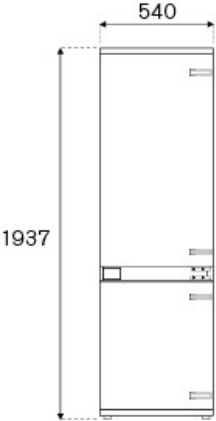

Dimensions

FRONT