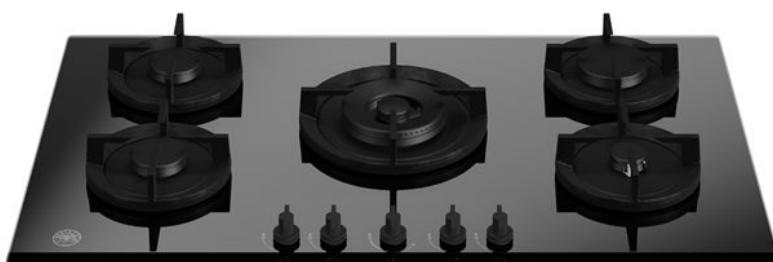

## 90 cm gas on glass hob with central wok Modern Series

### **P905CMODGNE**

This Bertazzoni Modern Series 90cm gas hob is finished in stylish black glass. With five matt black monobloc burners and accurate black soft-touch control knobs, it makes cooking simple, versatile and precise. A central 5kW dual wok ring gives you even more choices. The single cast iron pan support is both solid and secure for safe use.

### Worktop

---

Size	90 cm
Number of gas zones	5
Worktop type	gas
Worktop design	tempered glass
Worktop controls	knobs
Knobs	black soft touch
Burners type and caps	matt black mono-block
Pan supports	cast iron
Flame failure device	yes
Ignition	yes