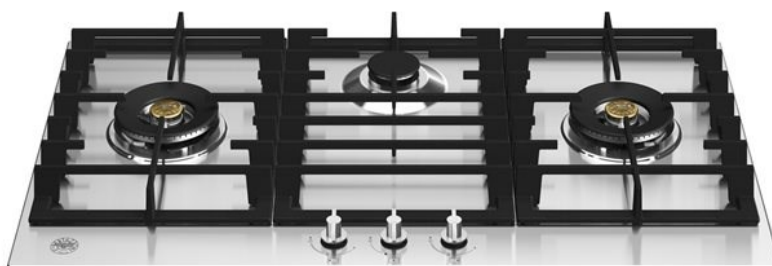

90 cm Gas hob, 3 burners Modern Series

P903BMODX

This Bertazzoni Professional Series 90cm gas hob is finished in stainless steel. With three brass burners and accurate metal control knobs, it makes cooking simple, versatile and precise. Two dual woks 5kW ring add another dimension to your cooking. The cast iron pan support is solid and secure for safe use. Available in stainless steel.

[Guarda online](#)

Specifications

Features

Worktop

Size	90 cm
Number of gas zones	3
Worktop type	gas
Worktop design	stainless steel low edge
Worktop controls	knobs
Knobs	metal coated
Burners type and caps	aluminum
Pan supports	cast iron
Flame failure device	yes
Ignition	yes

Cooking zones

Dual wok	0.48 kW - 5 kW
Semi-rapid	0.44 kW - 1.75 kW

Technical specifications

Voltage and frequency	220/240 V - 50/60 Hz - 1 A
-----------------------	----------------------------

Dimensions