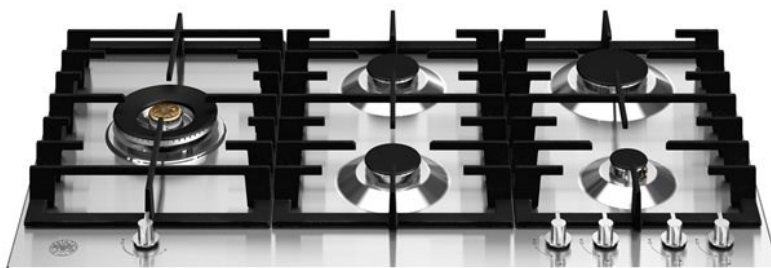

90 cm Gas hob with lateral dual wok Modern Series

P905LMODX

This Bertazzoni Modern Series 90cm gas hob features five aluminium burners and accurate metal control knobs to make cooking simple and precise. A lateral 5kW wok ring offers added versatility. The cast iron pan support is solid and secure for safe use. Finished in stainless steel it is also available in black enamel.

[Guarda online](#)

Specifications

Features

Worktop

Size	90 cm
Number of gas zones	5
Worktop type	gas
Worktop design	stainless steel low edge
Worktop controls	knobs
Knobs	metal coated
Burners type and caps	aluminum
Pan supports	cast iron
Flame failure device	yes
Ignition	yes

Cooking zones

Dual wok	0.48 kW - 5 kW
Rapid	1.05 kW - 3 kW
Semi-rapid	0.60 kW - 1.75 kW
Auxiliary	0.48 kW - 1 kW

Technical specifications

Voltage and frequency	220/240 V - 50/60 Hz - 1 A
Absorbed power (W)	1 W

Dimensions