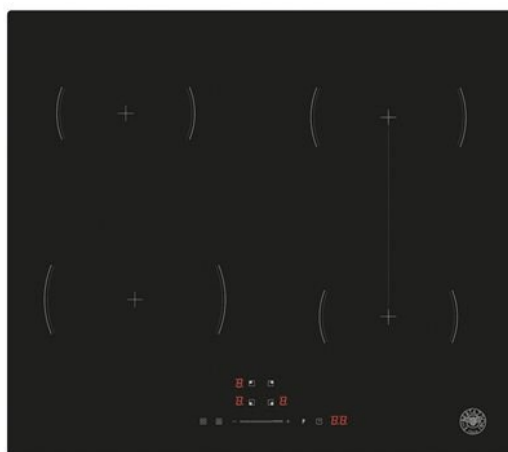

60cm induction hob, 4 cooking zones Modern Series

P60411B26NV

This 60cm induction hob is equipped with 4 induction areas. There are 9 power levels, plus a booster for each area that allows even faster cooking. A single practical slider for all cooking zones allows you to easily set the cooking parameters. The automatic timer for each zone guarantees maximum cooking flexibility while the End of Cooking function automatically switches off the hob.

[Guarda online](#)

Specifications

Features

Worktop

Controls	single slider
Size	60 cm
Number of induction zones	4
Worktop type	induction
Worktop design	ceramic glass bevelled
Worktop controls	touch controls
Timer	yes
Power levels	9 + booster
Safety induction cooktop	child lock / residual heat indicator / automatic switch off / pot detection / overflow security