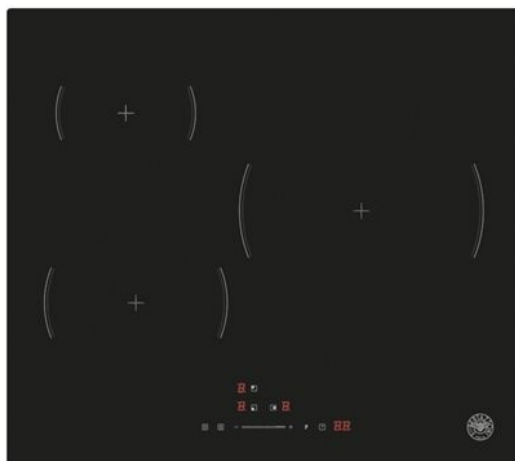

### **P603I30NV**

This 60 cm induction hob is equipped with 3 induction areas. A practical touch slider for all cooking zones allows you to easily set the cooking parameters. There are 9 power levels, plus a booster for each area that allows even faster cooking. The automatic timer for each zone guarantees maximum cooking flexibility while the End of Cooking function automatically switches off the hob.