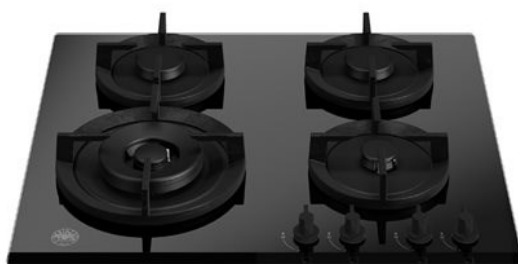

## 60cm gas on glass hob with lateral wok Modern Series

### **P604LMODGNE**

Designed for precise, versatile and safe cooking, this Bertazzoni Modern Series 60cm gas hob features four matt black monobloc burners and is finished in black glass. A 4kW wok burner adds another level of versatility to your cooking. Along with the single cast iron pan support, black soft touch knobs complete the look.

### Worktop

---

Size	60 cm
Number of gas zones	4
Worktop type	gas
Worktop design	tempered glass
Worktop controls	knobs
Knobs	black soft touch
Burners type and caps	matt black mono-block
Pan supports	cast iron
Flame failure device	yes
Ignition	yes