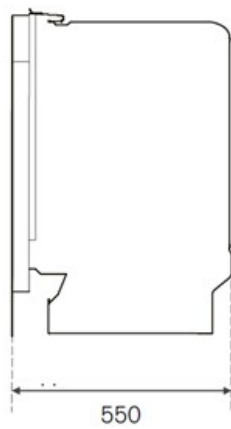

60 cm fully Integrated dishwasher, sliding door Modern Series

DW60EPRS

This 60 cm sliding door fully integrated dishwasher is large enough for up to 13 place settings on two racks. Electronic controls and LED display let you access 4 different programmes. It's insulated to keep noise levels at a low 49 db (A). This Bertazzoni dishwasher is E energy rated.

[Guarda online](#)

Specifications

Features

General features

Size	60 cm
Place setting	13
User interface	electronic touch control with LED screen on the door
Spray arms	3
Number of racks	2
Programs	4 (Daily quick,eco,intense,quick 30')
Functions	2 (Delay start,half load)

Technical specifications

Power rating	975 W
Energy class	E
Voltage and frequency	220-240V/50Hz
Absorbed power (W)	1760-2100 W

Dimensions

SIDE

FRONT