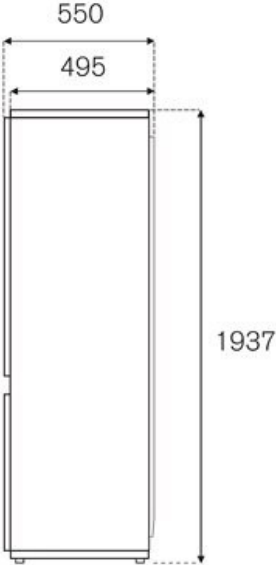

Dimensions

SIDE