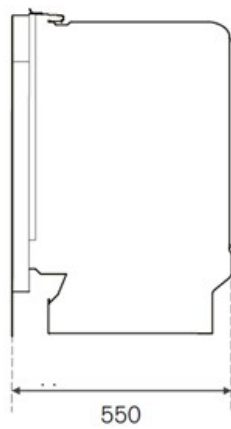

60 cm fully Integrated dishwasher, sliding door Heritage Series

DW60EPRS

This 60 cm sliding door fully integrated dishwasher is large enough for up to 13 place settings on two racks. Electronic controls and LED display let you access 4 different programmes. It's insulated to keep noise levels at a low 49 db (A). This Bertazzoni dishwasher is E energy rated.

[Guarda online](#)

Specifications

Features

General features

Size	60 cm
Place setting	13
User interface	electronic touch control with LED screen on the door
Spray arms	3
Number of racks	2
Programs	4 (Daily quick,eco,intense,quick 30')
Functions	2 (Delay start,half load)

Technical specifications

Power rating	975 W
Energy class	E
Voltage and frequency	220-240V/50Hz
Absorbed power (W)	1760-2100 W

Dimensions

SIDE

FRONT